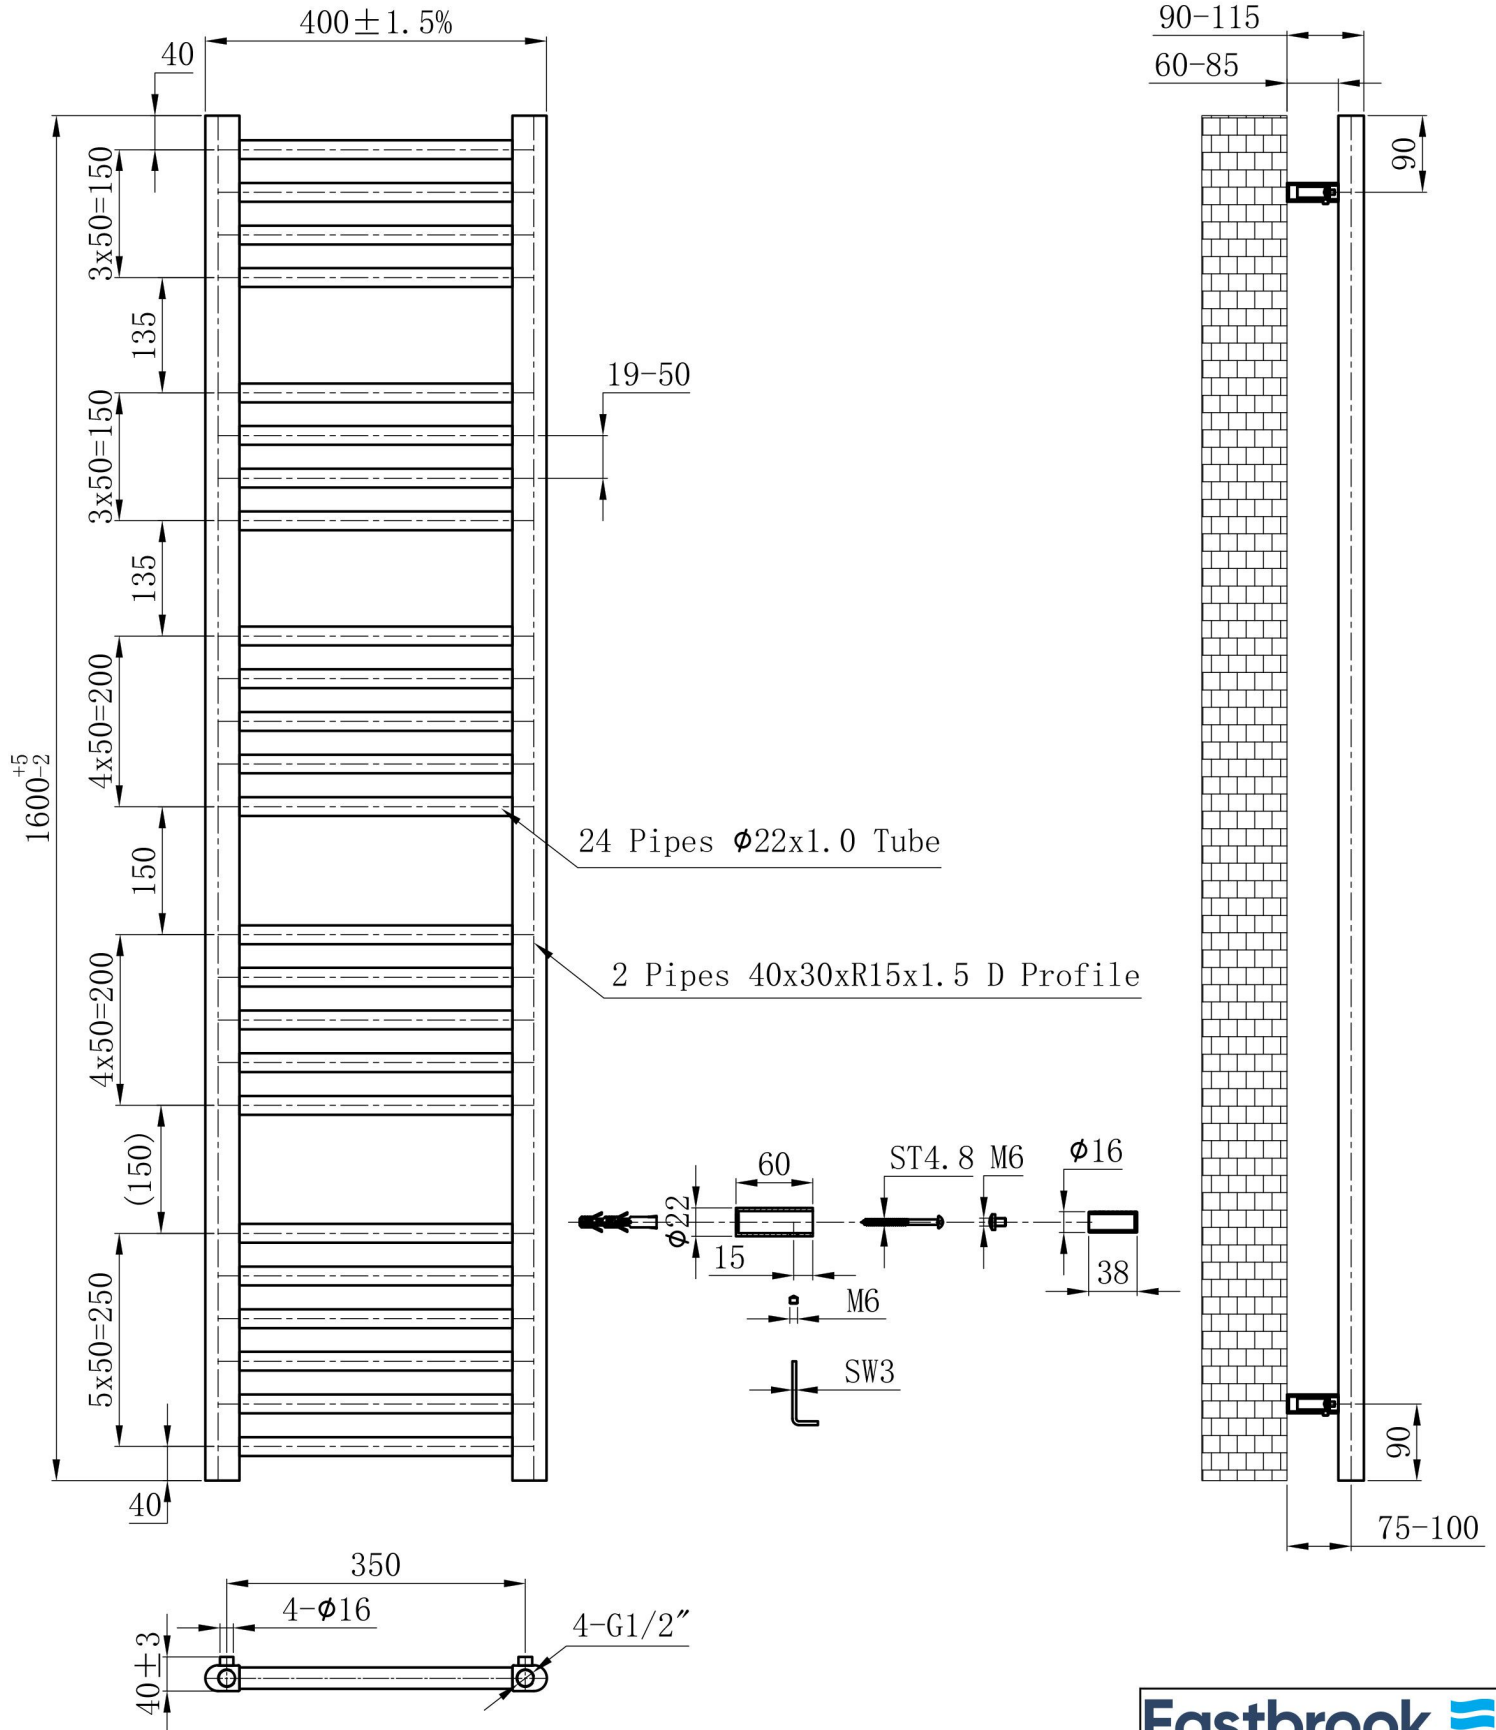

Wendover Straight Stainless Steel Multirail

1600 x 400mm. Polished

Technical Drawing

Unit: mm

Eastbrook 

Eastbrook Road, Gloucester GL4 3DB

Technical Helpline : 01452 317890

Mon - Fri / 8am - 5pm